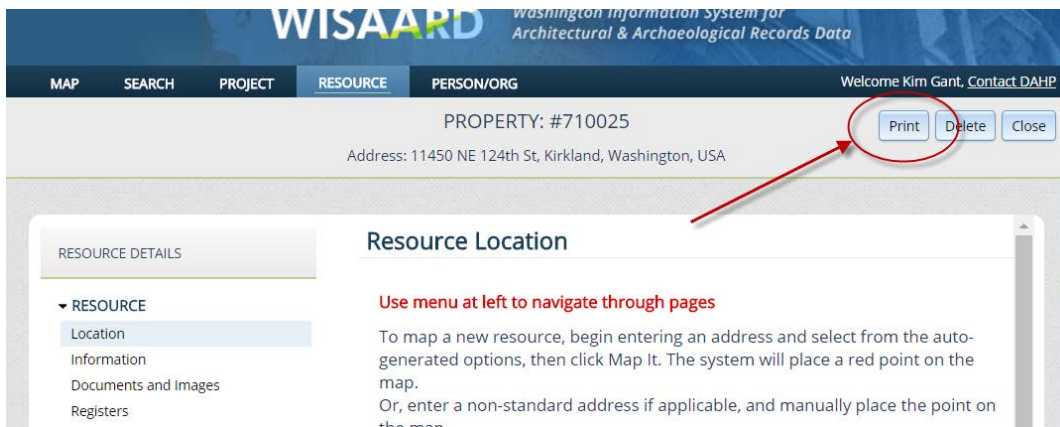

TIP: The printed report is formatted to print show certain data fields all the time and certain things only when they are populated with data. If you notice a field that is on the actual digital form that does not print out, it is because it is not populated with data.

You can also print an individual Property form from the Detail Pages: