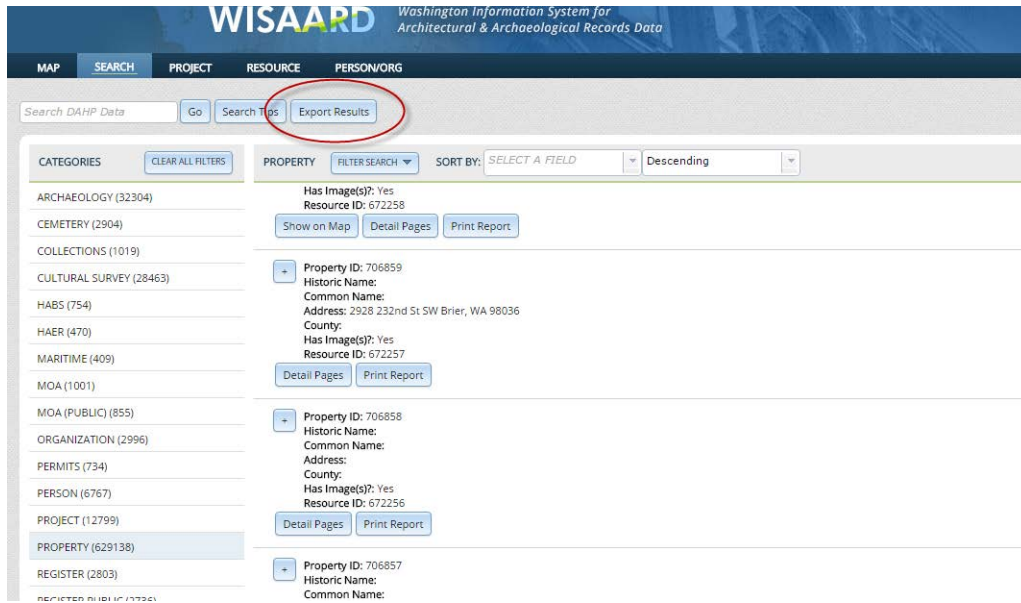

Exporting Results: You can export search results. You cannot export results of an individual category. You will have to sort using the Search DAHP Data box or the Select Data Tool on the map. When you have the results you want, simply press the Export Results button. You will be prompted to select an Excel file or a PDF. The data in the export is the same that is represented in the results fields.