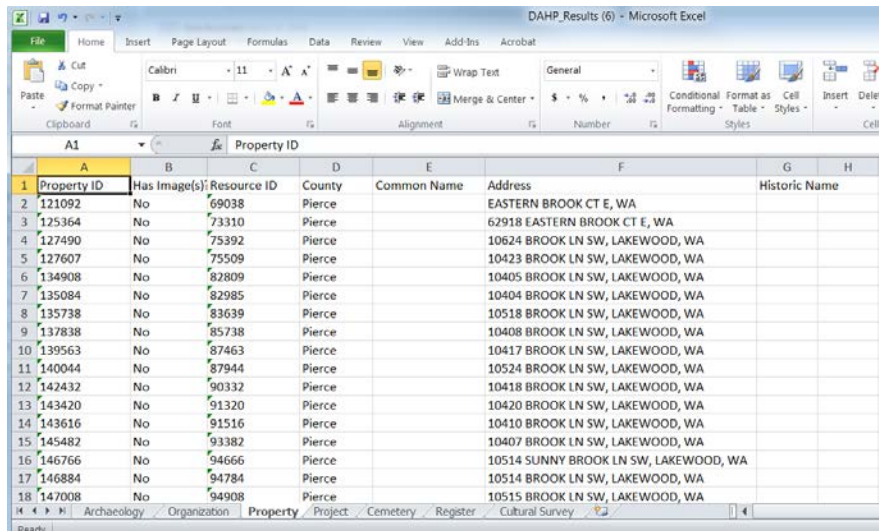

You can also print an individual Property form from the Detail Pages:

**Exporting Results:** You can export search results. You cannot export results of an individual category. You will have to sort using the Search DAHP Data box or the Select Data Tool on the map. When you have the results you want, simply press the Export Results button. You will be prompted to select an Excel file or a PDF. The data in the export is the same that is represented in the results fields.

You may export to Excel or to a PDF. They look like this:

**EXCEL:** Each category is represented by a tab at the bottom. These tables may be manipulated once the file is downloaded to your computer.

**PDF:** Each category is printed in a different table. These tables cannot be manipulated.