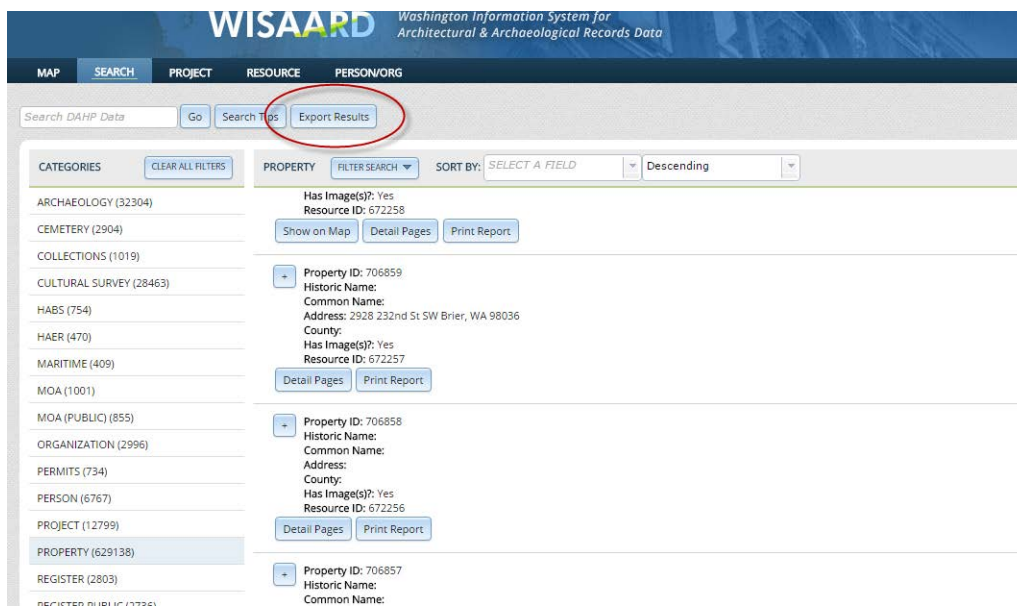

TIP: The printed report is formatted to print show certain data fields all the time and certain things only when they are populated with data. If you notice a field that is on the actual digital form that does not print out, it is because it is not populated with data.

Exporting Results: You can now export search results. You can export any results including those retrieved using the Select Data tool on the map interface. When you have the results you want, simply press the Export Results button. You will be prompted to select an Excel file or a PDF. The data in the exported document is the same that is represented in the results fields.