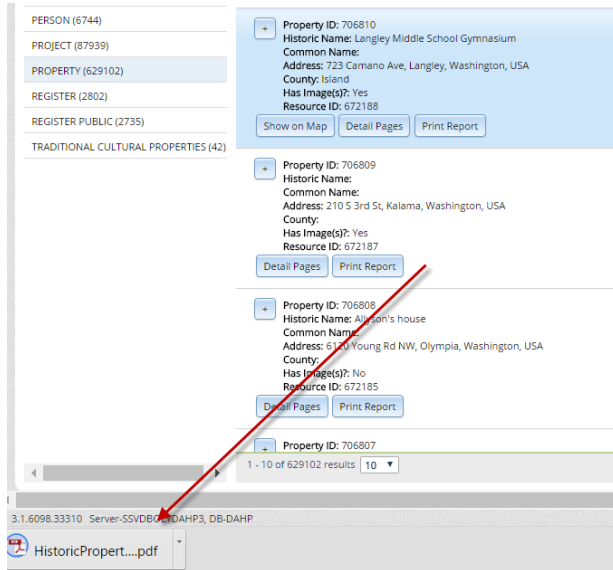

The PRINT button only appears up on the *Search* page. You will not find it on the *Detail Pages* or on the Map. We hope to place the button on the actual Property form in the near future.

Select the *Category* for the *Resource* you want to Print. Then use the *Filter Search* button to locate it by number or address or name.

When you click the *Print Report* button the system will automatically create a PDF and the document will download to your computer.

There may not be an indication that the report is being created so just give it a second and you should see the PDF download appear at the bottom of your screen. We hope to add a spinning wheel soon so you will be able to tell when it is working.