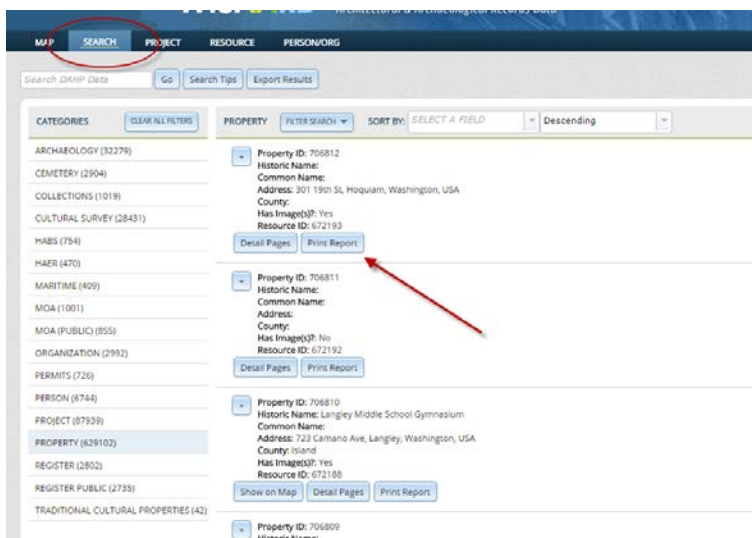

The PRINT button only appears up on the *Search* page. You will not find it on the *Detail Pages* or on the Map. We hope to place the button on the actual Property form in the near future.

Select the *Category* for the *Resource* you want to Print. Then use the *Filter Search* button to locate it by number or address or name.

When you click the *Print Report* button the system will automatically create a PDF and the document will download to your computer.

There may not be an indication that the report is being created so just give it a second and you should see the PDF download appear at the bottom of your screen. We hope to add a spinning wheel soon so you will be able to tell when it is working.