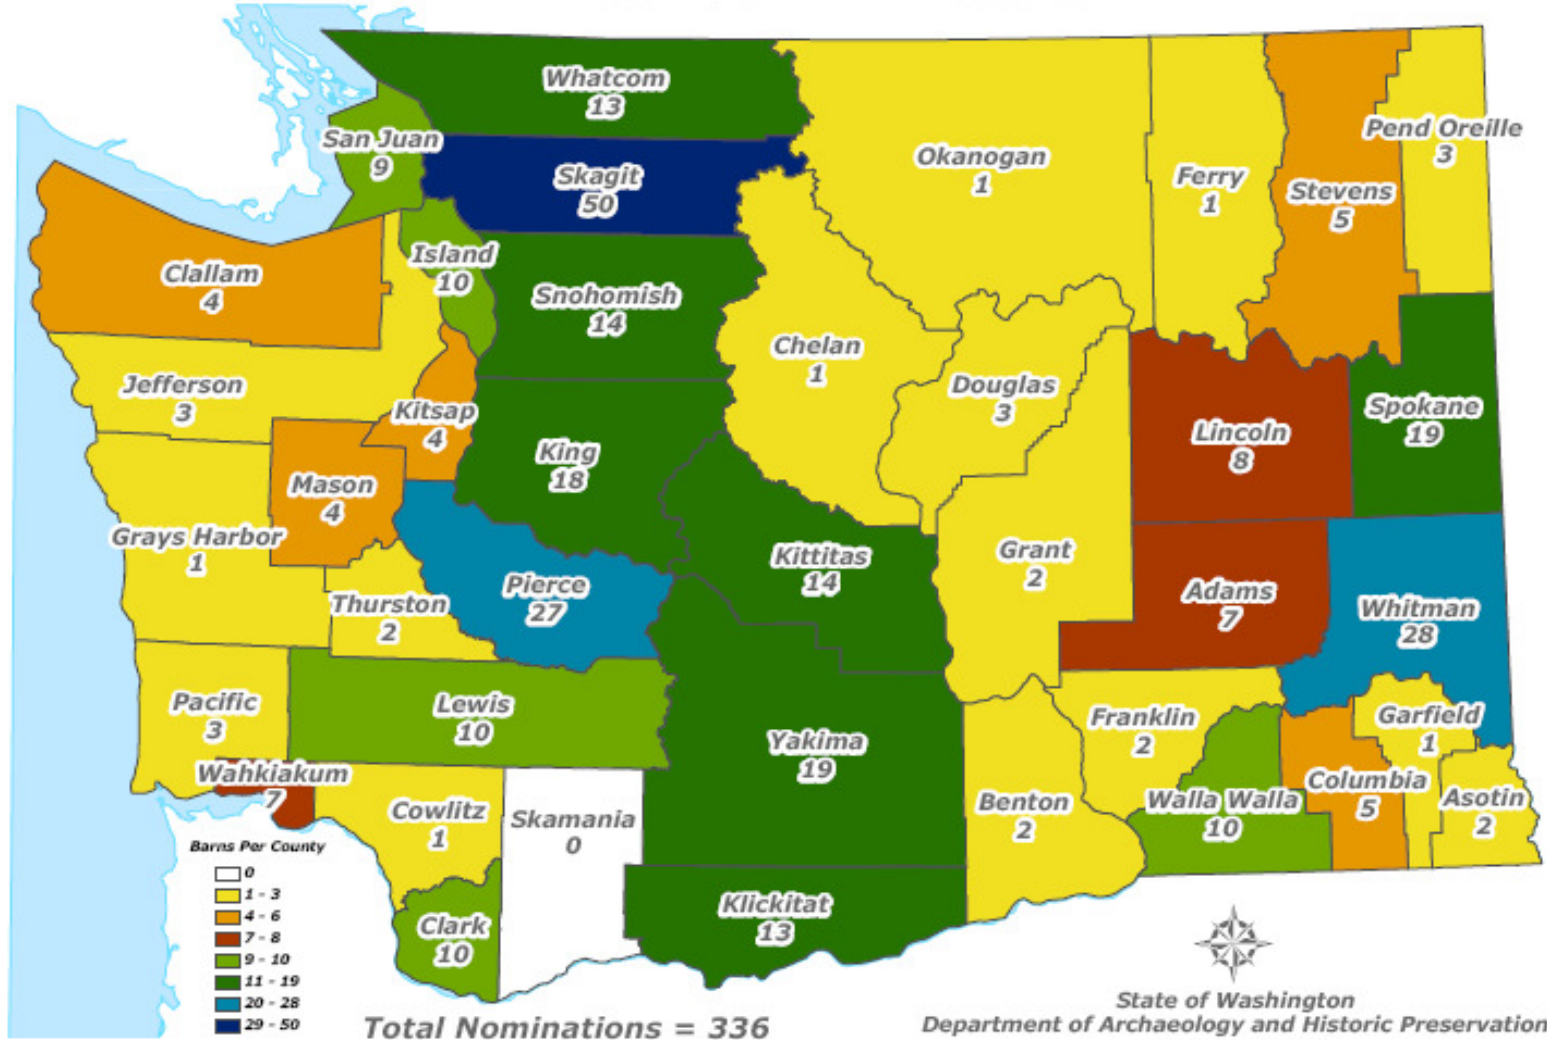

Yakima – Day Barn, c. 1910

Heritage Barn Nominations - Round Four
YAKIMA COUNTY

Yakima – Bar Rock Ranch, c. 1930

Designated Barn Structures to Date

Heritage Register Barn Applicants Per County Rounds 1 - 4 Totals