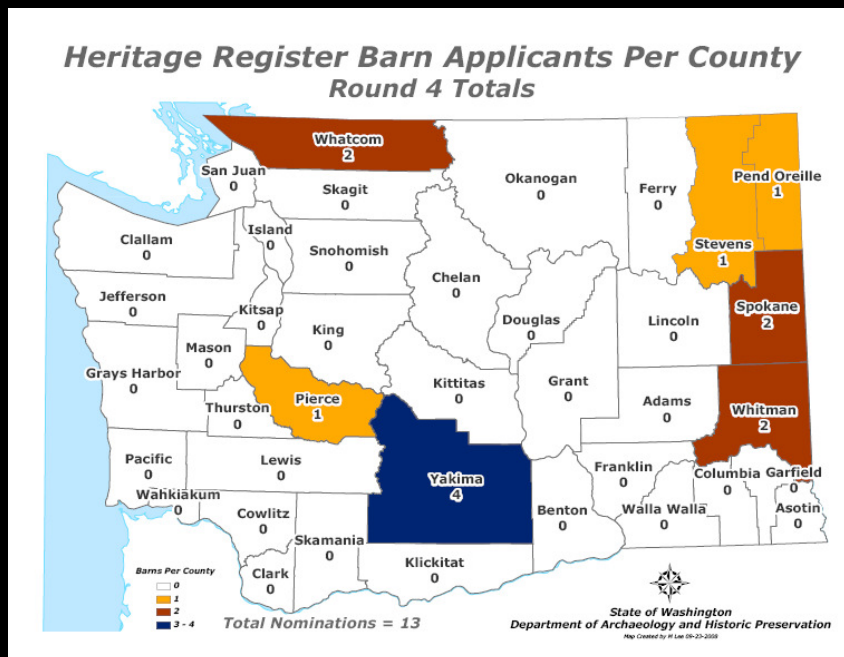

The Washington State Department of Archaeology & Historic Preservation

Round Four

Review of Properties for Listing

The Nominations for listing on the Washington Heritage Barn Register by County

Round Four

Heritage Register Barn Applicants Per County Round 4 Totals

Heritage Barn Nominations - Round Four
PEND OREILLE COUNTY

Newport –McIntosh Place, 1940

Heritage Barn Nominations - Round Four
PIERCE COUNTY

Graham – Yotter Barn – c.1910

Heritage Barn Nominations - Round Four
SPOKANE COUNTY

Rockford – Walking Circle L Ranch, 1904

Heritage Barn Nominations - Round Four

SPOKANE COUNTY

Cheney – Painter Ranch, 1916

Heritage Barn Nominations - Round Four
STEVENS COUNTY