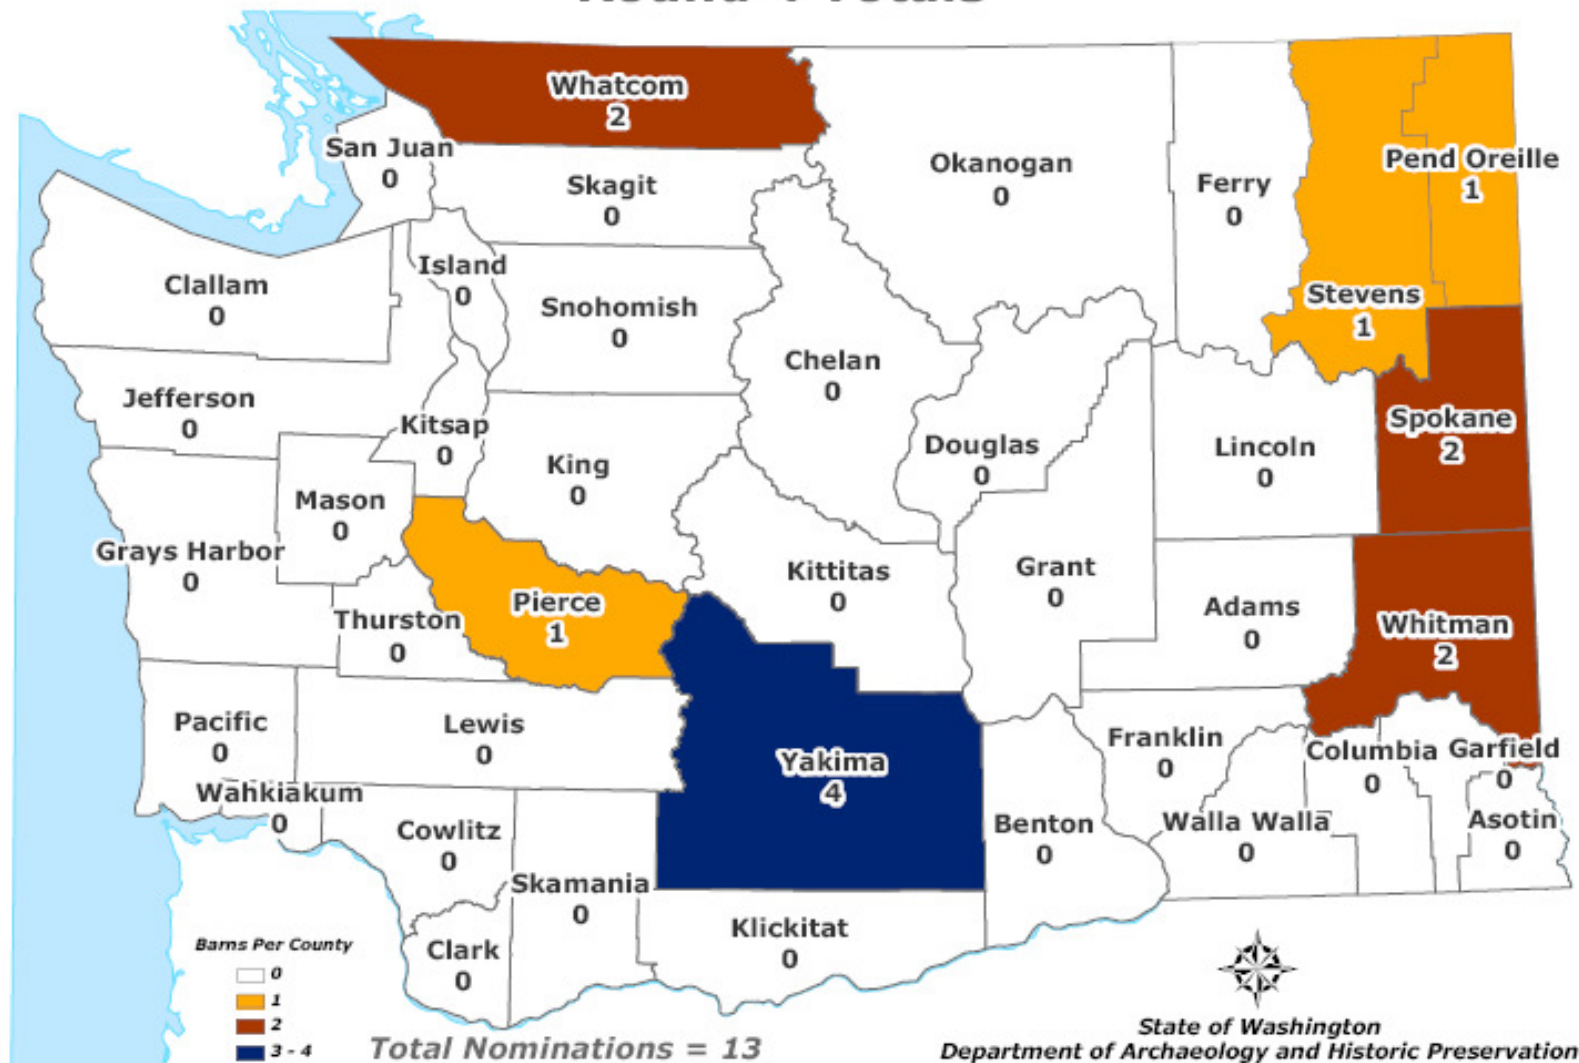

The Washington State Department of Archaeology & Historic Preservation

Round Four

Review of Properties for Listing

The Nominations for listing on the Washington Heritage Barn Register by County

Round Four

Heritage Register Barn Applicants Per County Round 4 Totals

Heritage Barn Nominations - Round Four
PEND OREILLE COUNTY

Newport –McIntosh Place, 1940

Heritage Barn Nominations - Round Four
PIERCE COUNTY

Graham – Yotter Barn – c.1910

Heritage Barn Nominations - Round Four
SPOKANE COUNTY

Rockford – Walking Circle L Ranch, 1904

Heritage Barn Nominations - Round Four

SPOKANE COUNTY

Cheney – Painter Ranch, 1916

Heritage Barn Nominations - Round Four
STEVENS COUNTY