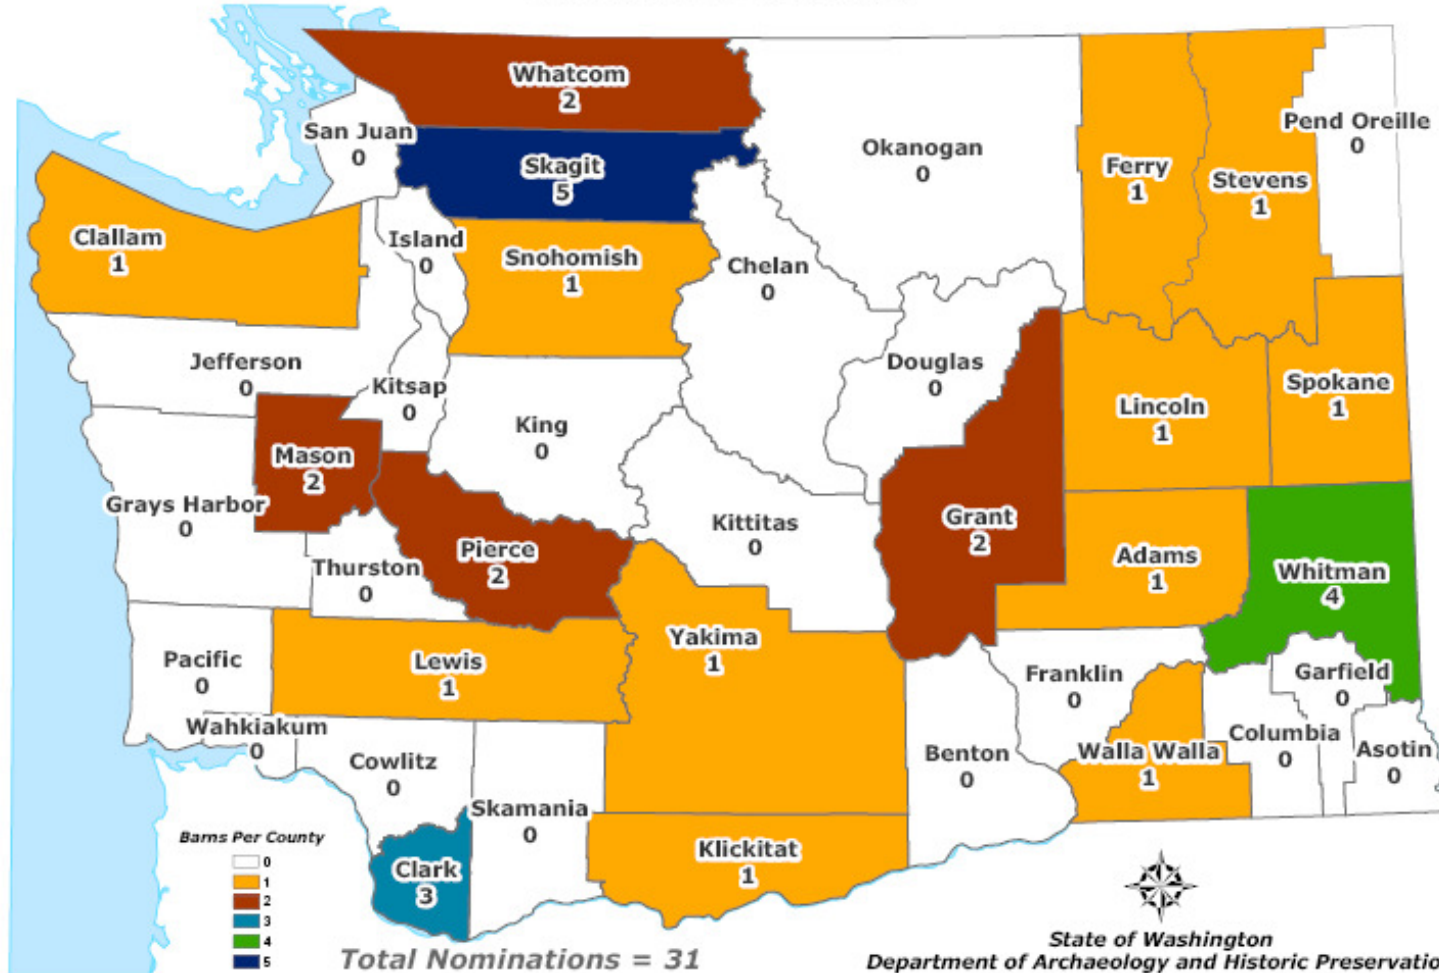

Heritage Barn Nominations - Round 1, 2 & 3

Roof Material

Round 1
Round 2
Round 3

Total Number of Heritage Barns in Round One = 159
Total Number of Heritage Barns in Round Two = 133
Total Number of Heritage barns in Round Three = 31

Heritage Barn Nominations - Round 1, 2 & 3

Barn Forms & Types

Total Number of Heritage Barns in Round One = 159
 Total Number of Heritage Barns in Round Two = 133
 Total Number of Heritage barns in Round Three = 31

The Nominations for listing on the Washington Heritage Barn Register by County

Round Three

Heritage Barn Nominations - Round Three

Heritage Register Barn Applicants Per County Round 3 Totals

Heritage Barn Nominations - Round Three

ADAMS COUNTY

Benge – Calf Creek Cattle Inc., 1923

Heritage Barn Nominations - Round Three

CLALLAM COUNTY

Clallam Bay – Cowan Ranch – c.1900

Heritage Barn Nominations - Round Three
CLARK COUNTY

Ridgefield - Roth Barn, 1917