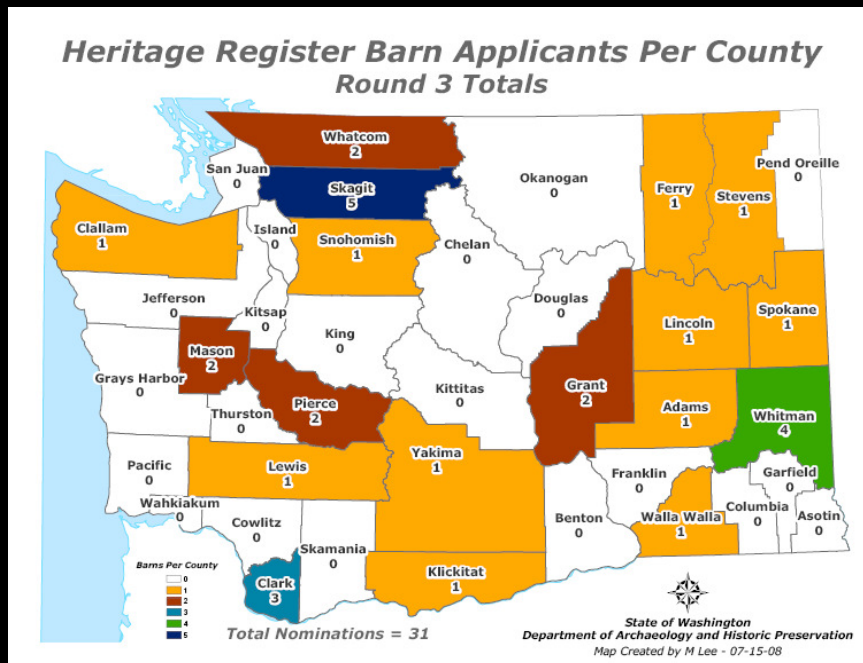

Heritage Barn Nominations - Round 1, 2 & 3

Number of Barns by Paint Color

Round 3

Round 1 & 2

Heritage Barn Nominations - Round 1, 2 & 3

Barn Siding

Total Number of Heritage Barns in Round One = 159
 Total Number of Heritage Barns in Round Two = 133
 Total Number of Heritage barns in Round Three = 31

Heritage Barn Nominations - Round 1, 2 & 3

Roof Material

Round 1
Round 2
Round 3

Total Number of Heritage Barns in Round One = 159
Total Number of Heritage Barns in Round Two = 133
Total Number of Heritage barns in Round Three = 31

Heritage Barn Nominations - Round 1, 2 & 3

Barn Forms & Types

Total Number of Heritage Barns in Round One = 159
 Total Number of Heritage Barns in Round Two = 133
 Total Number of Heritage barns in Round Three = 31

The Nominations for listing on the Washington Heritage Barn Register by County

Round Three

Heritage Barn Nominations - Round Three

Heritage Register Barn Applicants Per County Round 3 Totals

Heritage Barn Nominations - Round Three