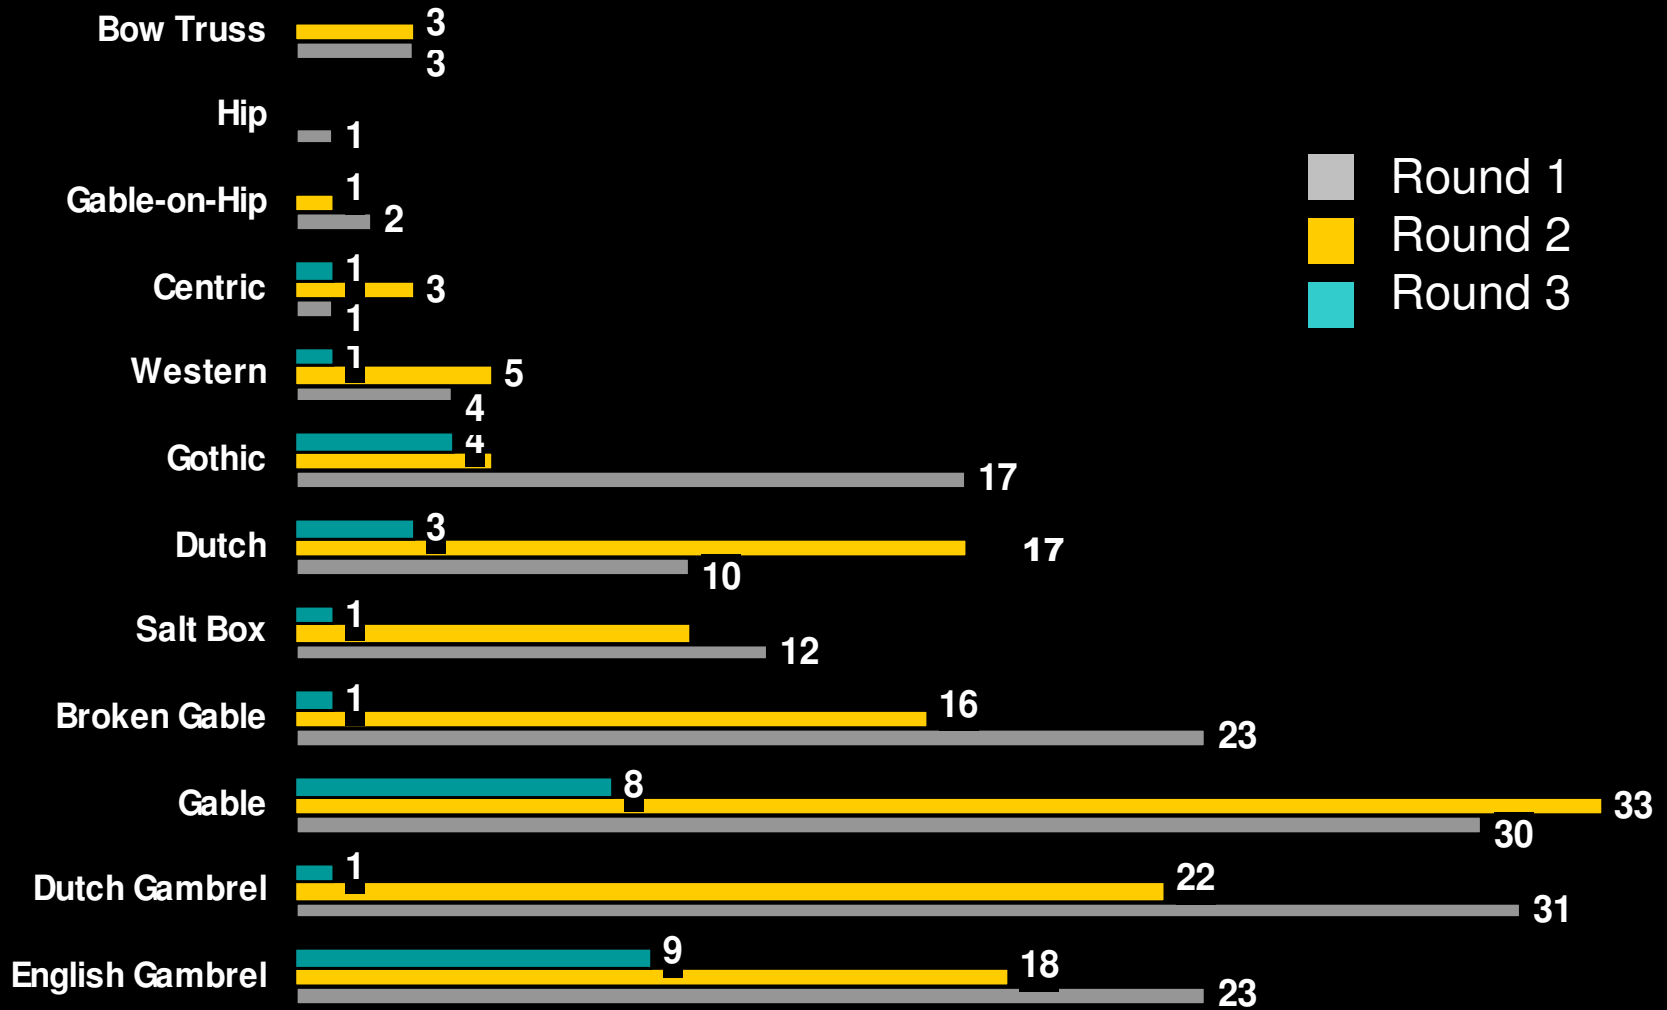

Heritage Barn Nominations - Round 1, 2 & 3

Number of Barns by Paint Color

Round 3

Round 1 & 2

Heritage Barn Nominations - Round 1, 2 & 3

Barn Siding

Total Number of Heritage Barns in Round One = 159
 Total Number of Heritage Barns in Round Two = 133
 Total Number of Heritage barns in Round Three = 31

Heritage Barn Nominations - Round 1, 2 & 3

Roof Material

Round 1
Round 2
Round 3

Total Number of Heritage Barns in Round One = 159
Total Number of Heritage Barns in Round Two = 133
Total Number of Heritage barns in Round Three = 31

Heritage Barn Nominations - Round 1, 2 & 3

Barn Forms & Types

Total Number of Heritage Barns in Round One = 159
 Total Number of Heritage Barns in Round Two = 133
 Total Number of Heritage barns in Round Three = 31