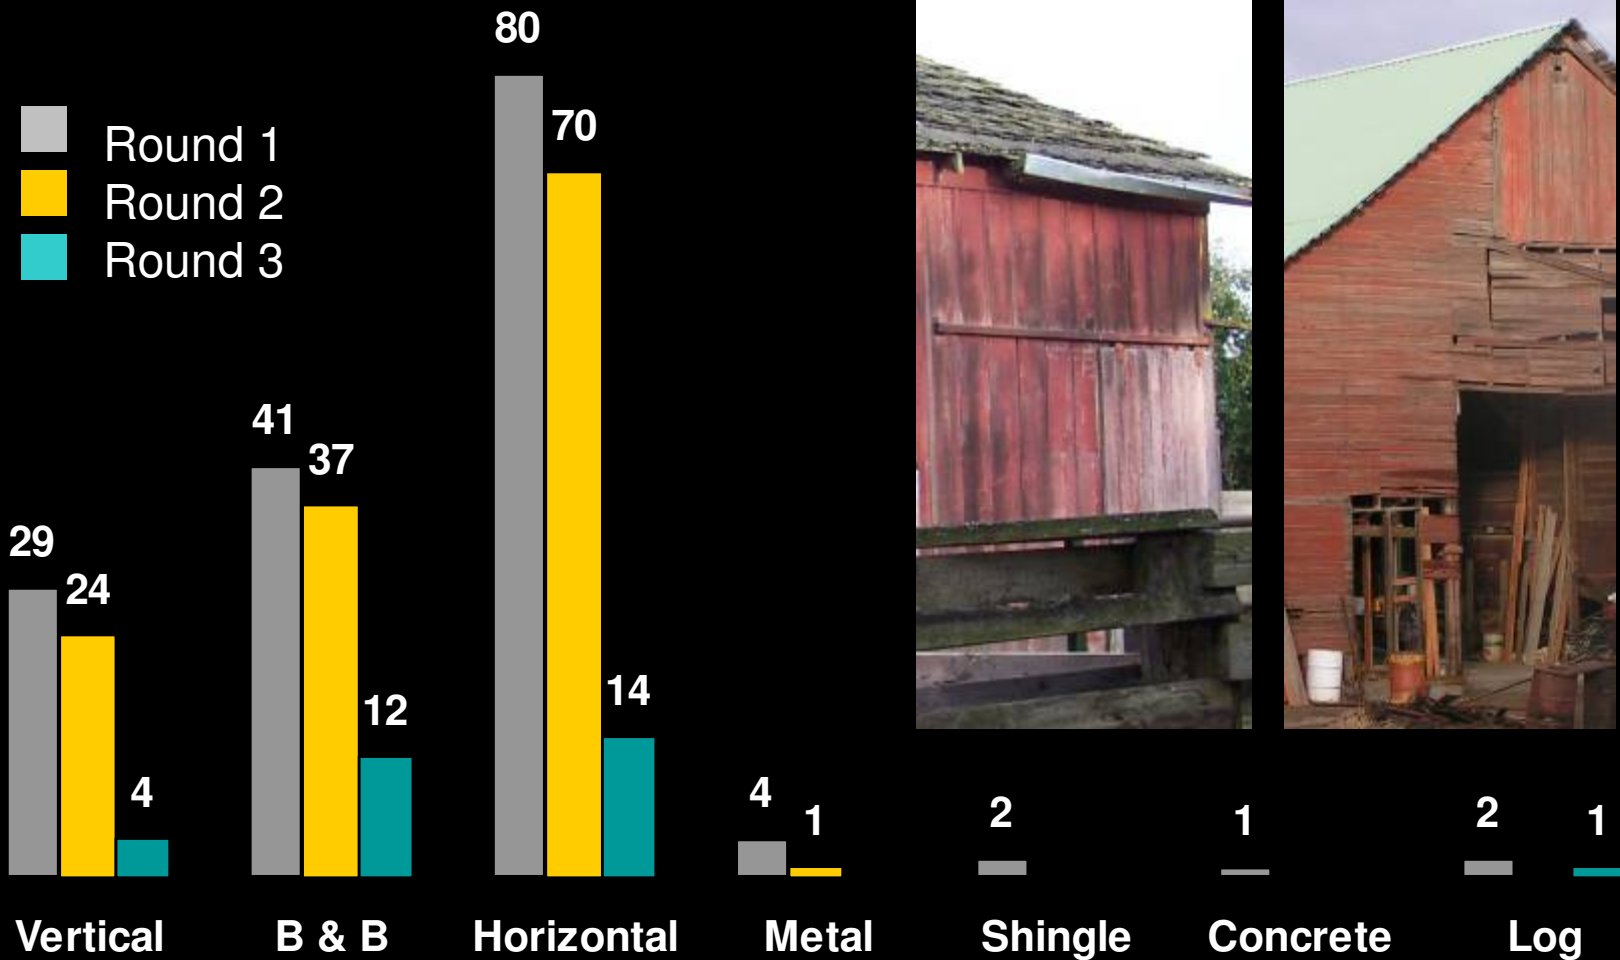

Heritage Barn Nominations - Round 1, 2 & 3

Number of Barns by Year Built

Round 1
 Round 2
 Round 3

Nutter Barn - 1872

Riley Farm - 1957

Total Number of Heritage Barns in Round One = 159
 Total Number of Heritage Barns in Round Two = 133
 Total Number of Heritage barns in Round Three = 31

Heritage Barn Nominations - Round 1, 2 & 3

Number of Barns by Paint Color

Round 3

Round 1 & 2

Heritage Barn Nominations - Round 1, 2 & 3

Barn Siding

Total Number of Heritage Barns in Round One = 159
 Total Number of Heritage Barns in Round Two = 133
 Total Number of Heritage barns in Round Three = 31

Heritage Barn Nominations - Round 1, 2 & 3

Roof Material

Round 1
Round 2
Round 3

Total Number of Heritage Barns in Round One = 159
Total Number of Heritage Barns in Round Two = 133
Total Number of Heritage barns in Round Three = 31