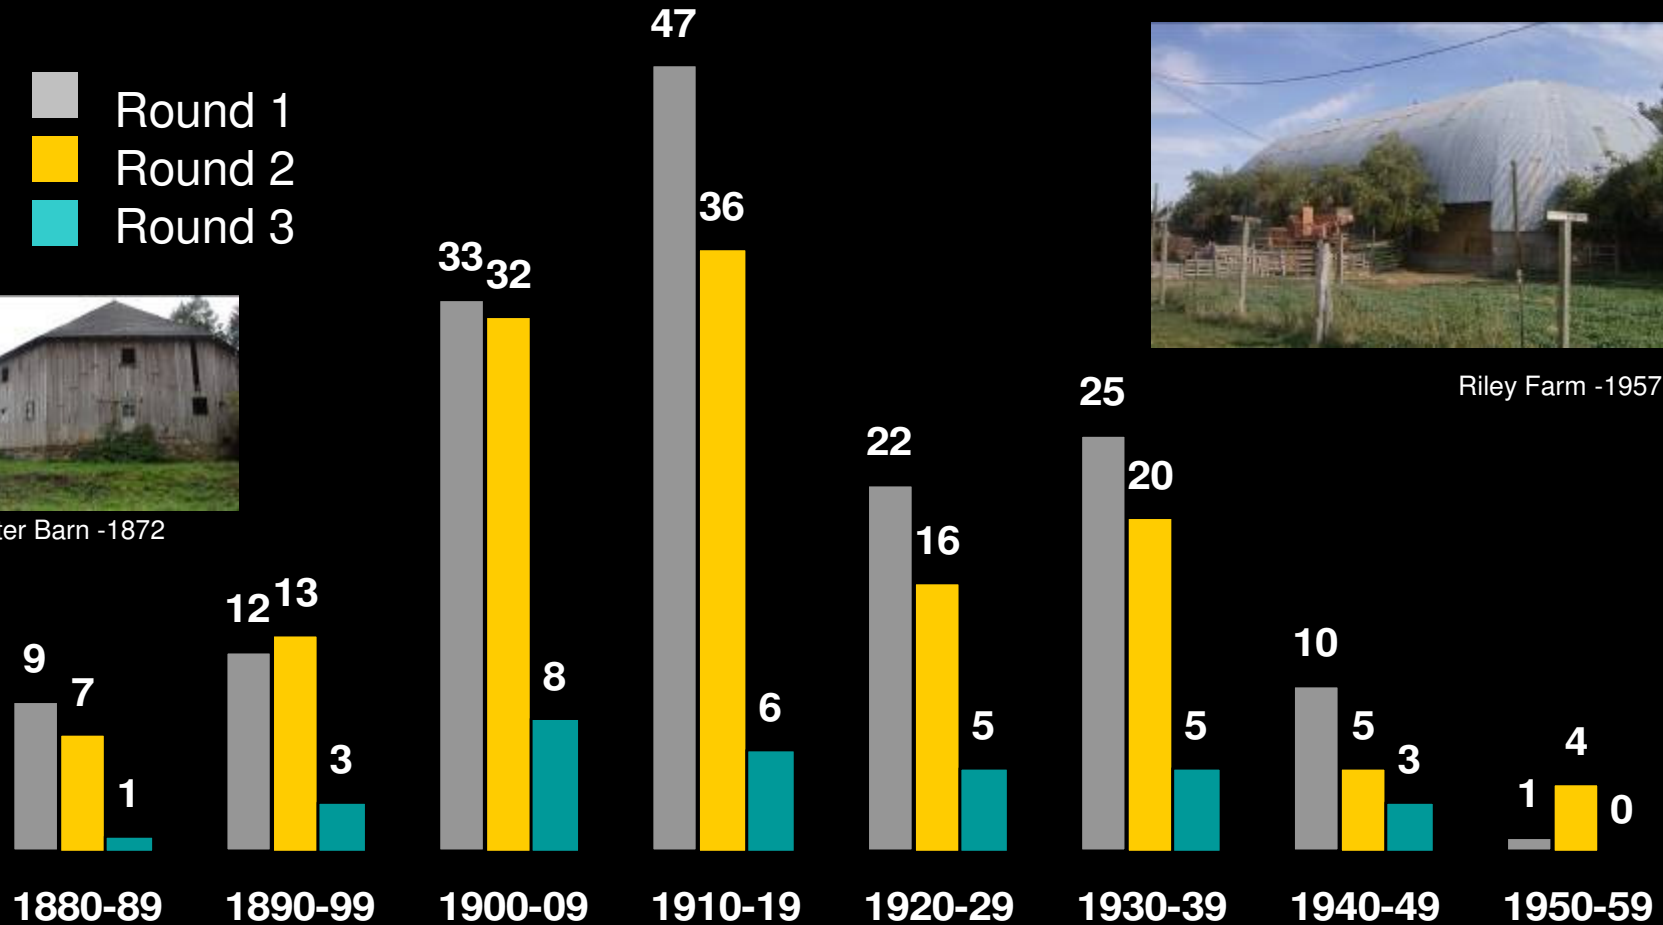

Heritage Barn Nominations - Round 1, 2 & 3

Number of Barns by Year Built

Round 1
 Round 2
 Round 3

Nutter Barn - 1872

Riley Farm - 1957

Total Number of Heritage Barns in Round One = 159
 Total Number of Heritage Barns in Round Two = 133
 Total Number of Heritage barns in Round Three = 31

Heritage Barn Nominations - Round 1, 2 & 3

Number of Barns by Paint Color

Round 3

Round 1 & 2

Heritage Barn Nominations - Round 1, 2 & 3

Barn Siding

Total Number of Heritage Barns in Round One = 159
 Total Number of Heritage Barns in Round Two = 133
 Total Number of Heritage barns in Round Three = 31

Heritage Barn Nominations - Round 1, 2 & 3

Roof Material

Round 1
Round 2
Round 3

Total Number of Heritage Barns in Round One = 159
Total Number of Heritage Barns in Round Two = 133
Total Number of Heritage barns in Round Three = 31