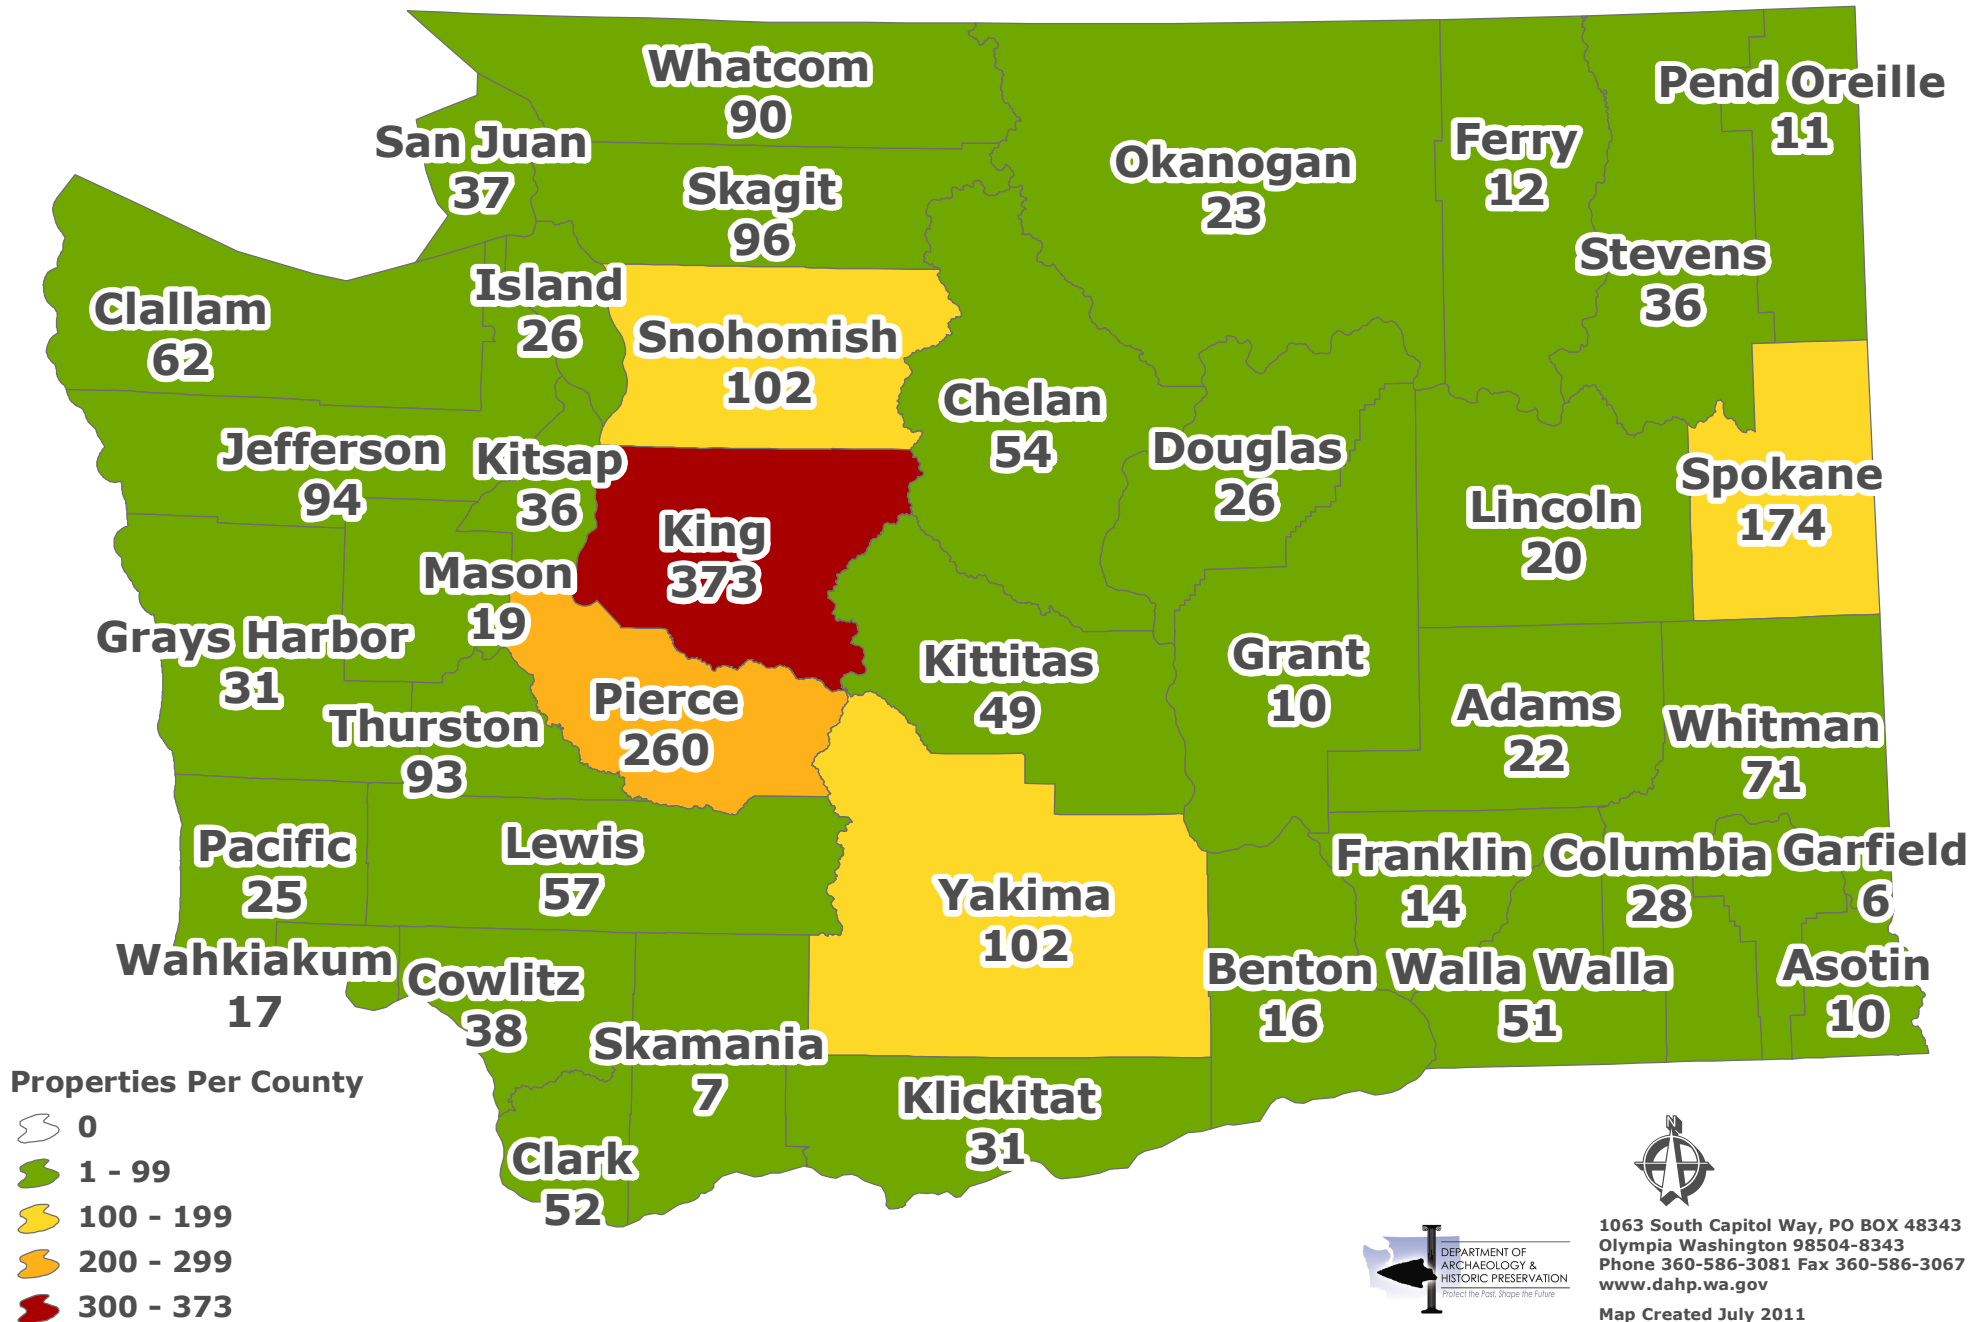

# Washington Heritage Register, Barn & National Register Properties Per County

1063 South Capitol Way, PO BOX 48343  
 Olympia Washington 98504-8343  
 Phone 360-586-3081 Fax 360-586-3067  
[www.dahp.wa.gov](http://www.dahp.wa.gov)  
 Map Created July 2011