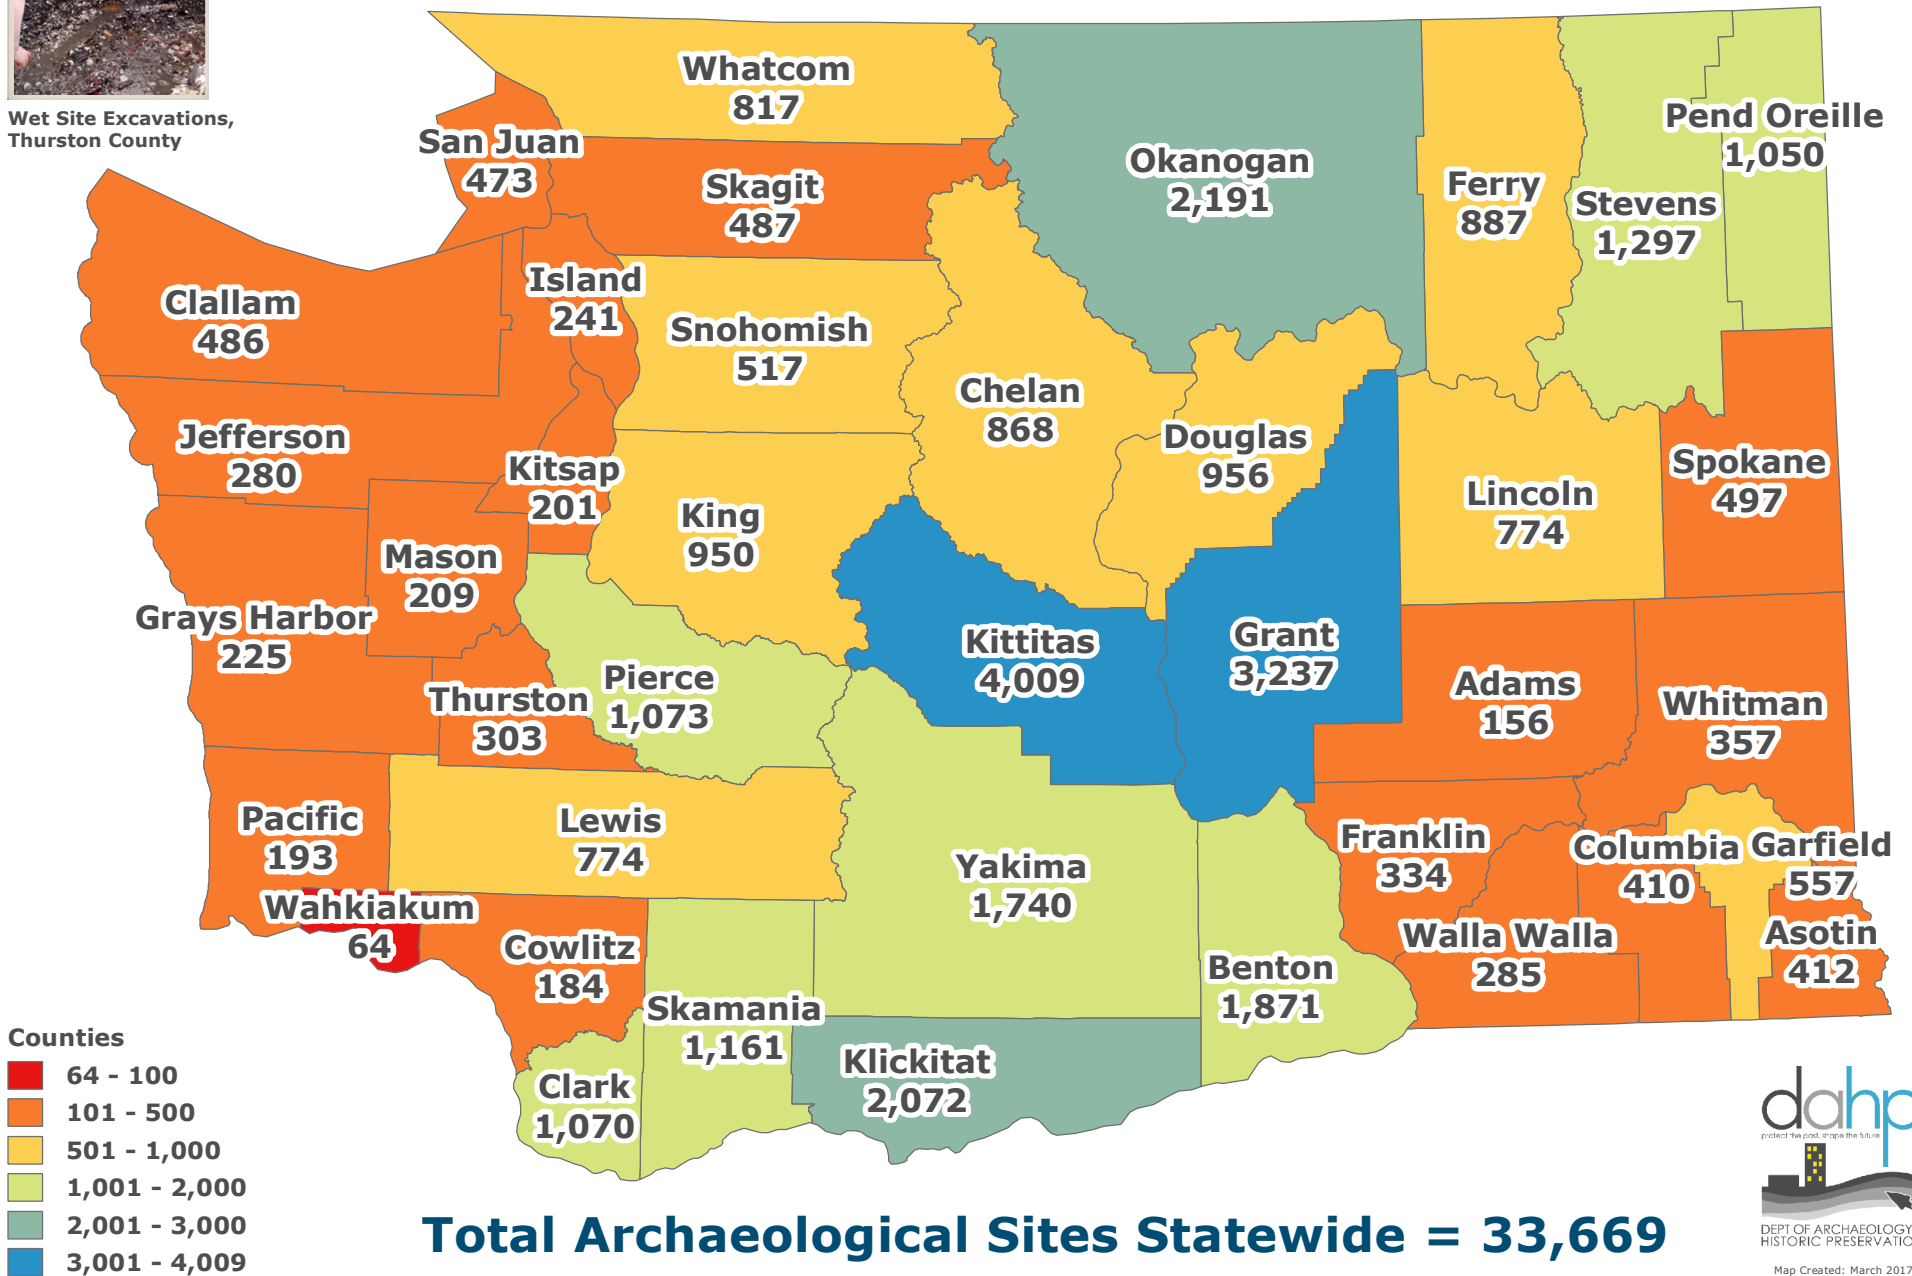

Archaeology Sites Per County