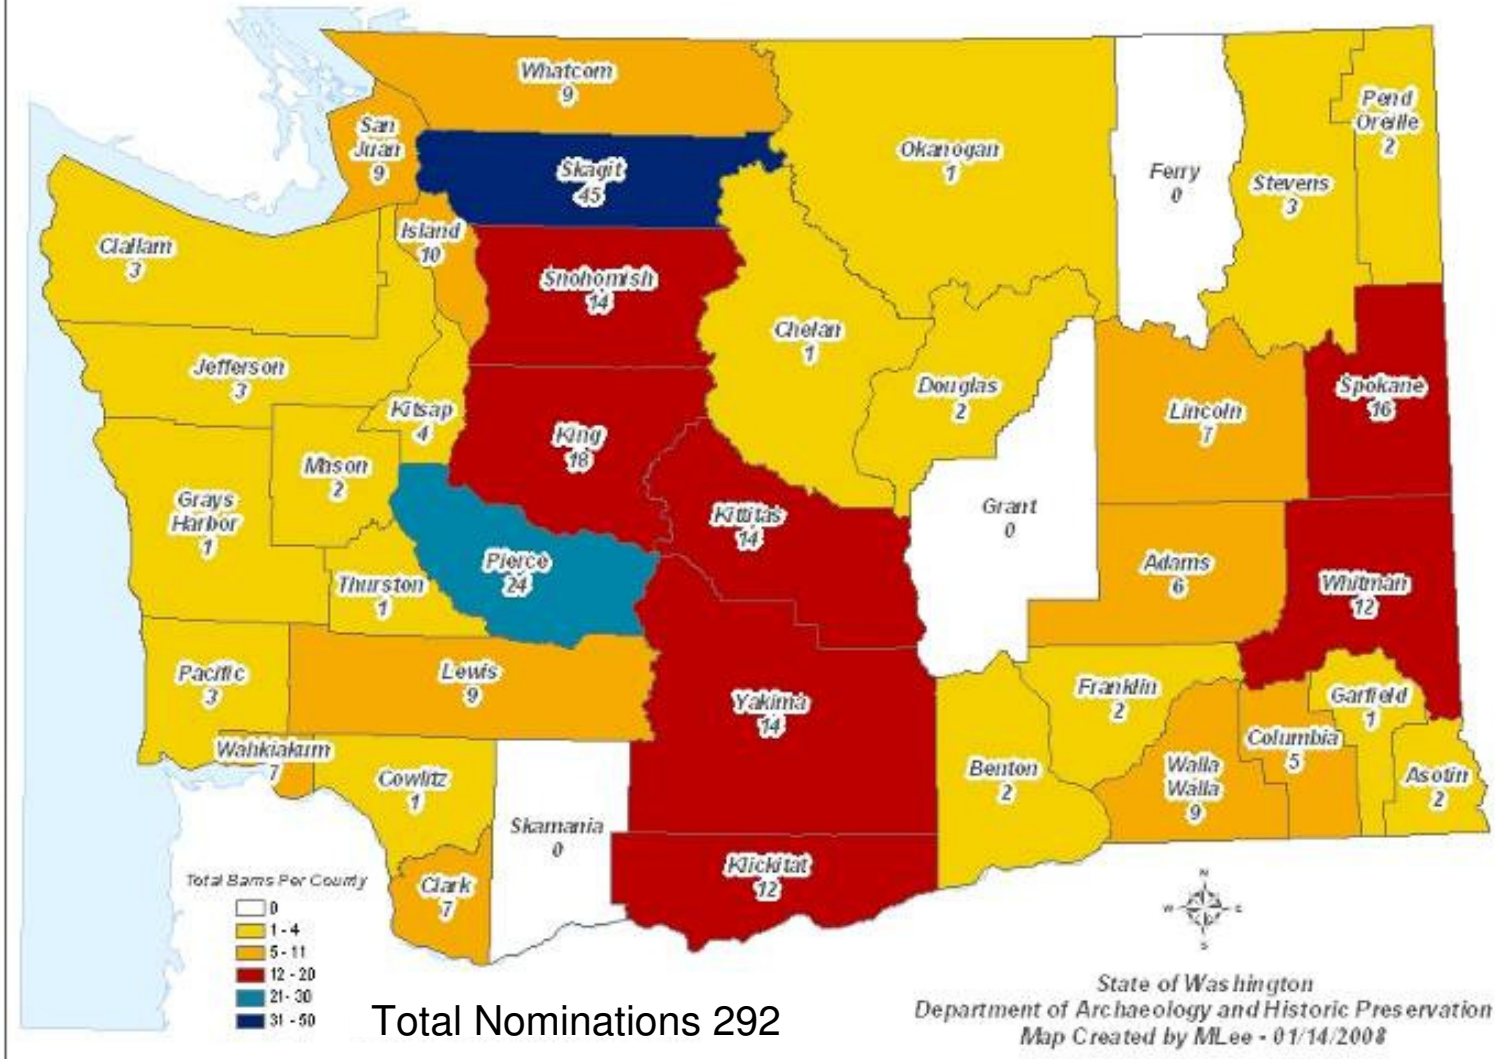

Designated Barn Structures

Heritage Register Barn Applicants Per County Round 1 & Round 2 Totals