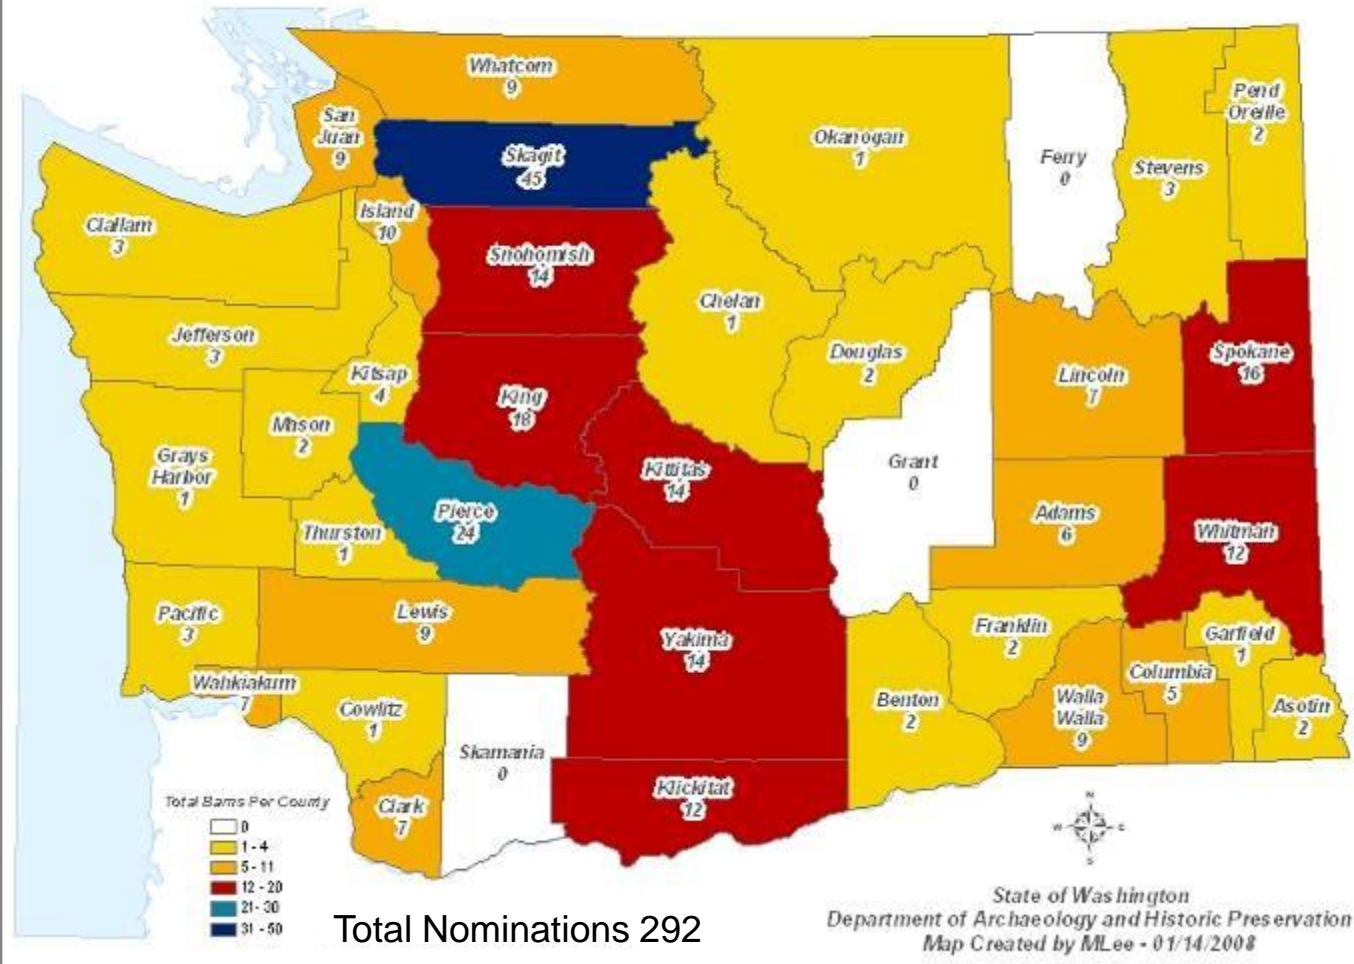

Noy Farm – 1905

Heritage Barn Nominations - Round Two

YAKIMA COUNTY

Rumble Ranch – c.1910

Parker Ranch – c.1900

Designated Barn Structures

Heritage Register Barn Applicants Per County Round 1 & Round 2 Totals