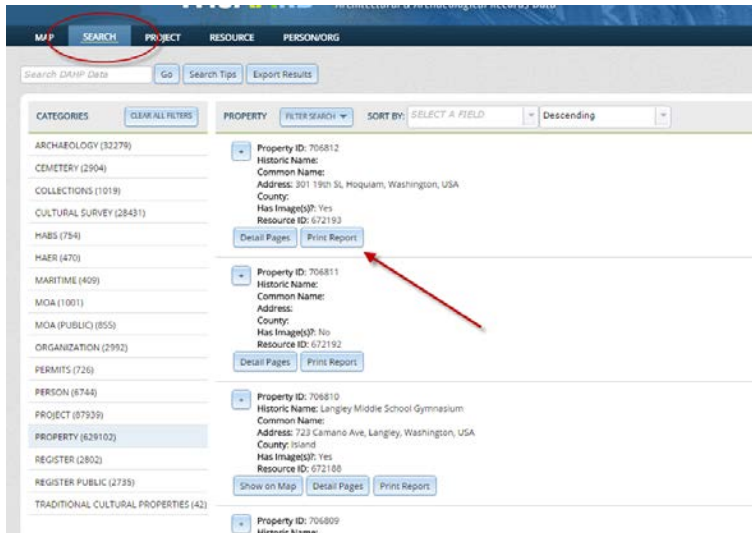

The PRINT button only appears up on the Search page. You will not find it on the Detail Pages or on the Map. When you click the Print Report button the system will automatically create a PDF and the document will download to your computer.

There is currently no indication that the report is being created so just give it a second and you should see the PDF download appear at the bottom of your screen. We hope to add a spinning wheel so you will be able to tell when it is working.