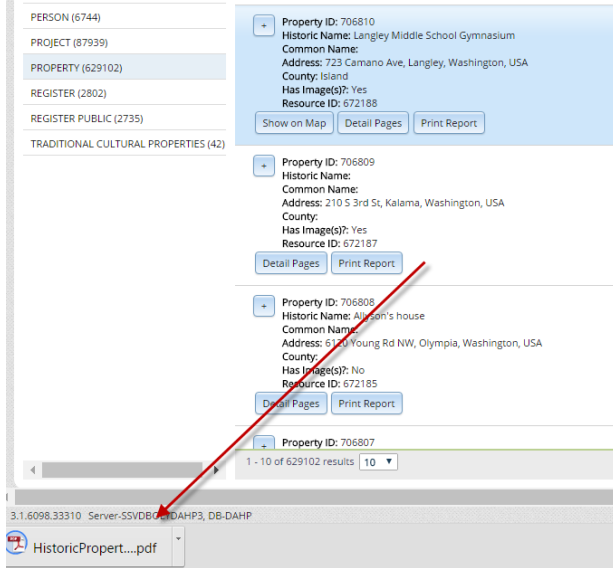

The PRINT button only appears up on the Search page. You will not find it on the Detail Pages or on the Map. When you click the Print Report button the system will automatically create a PDF and the document will download to your computer.

There is currently no indication that the report is being created so just give it a second and you should see the PDF download appear at the bottom of your screen. We hope to add a spinning wheel so you will be able to tell when it is working.